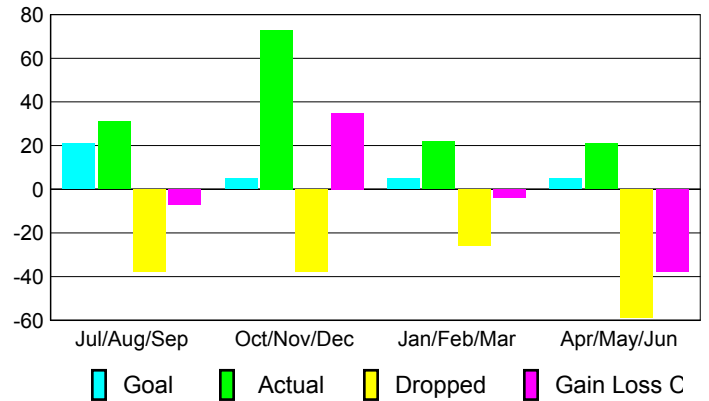

Membership Results 2008-2009

Goal, New, Dropped, Gain/Loss

Comparison of Membership Gain/Loss

Current Year Compared to the Previous Year