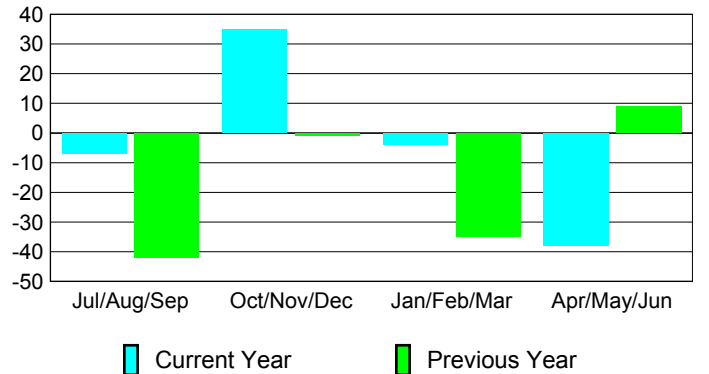

Membership Results 2008-2009

Membership 2007-2008

Month	Net Memb Goal	Actual New Memb	Actual Dropped Memb	Gain/Loss of Memb	Gain/Loss of Memb
Jul/Aug/Sep	21	31	-38	-7	-42
Oct/Nov/Dec	5	73	-38	35	-1
Jan/Feb/Mar	5	22	-26	-4	-35
Apr/May/June	5	21	-59	-38	9
Totals	36	147	-161	-14	-69

Membership Results 2008-2009

Goal, New, Dropped, Gain/Loss

Comparison of Membership Gain/Loss

Current Year Compared to the Previous Year

Gender Comparison 2008-2009

Jul/Aug/Sep

Oct/Nov/Dec

Jan/Feb/Mar

Apr/May/June

Male

Female