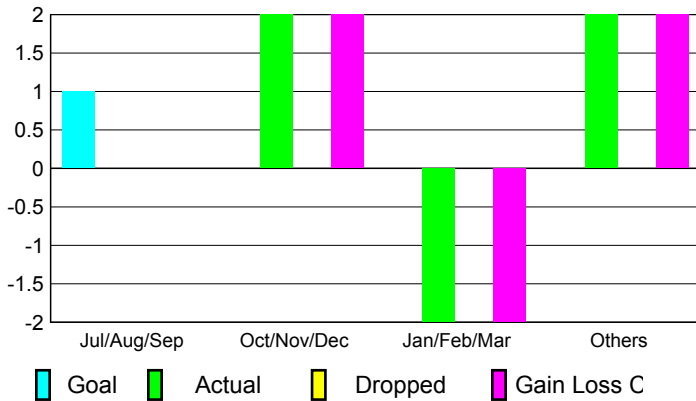

2008-2009 GMT Quarterly Report for District (or Undistricted) **District 40 S**

GMT: **Kenneth C Schwols**

Location: **NEW MEXICO**

GMT CA: **1 & 2**

CLUBS

Club Results 2008-2009

Clubs 2007-2008

Month	New Club Goal	Actual New Clubs	Actual Dropped Clubs	Gain/Loss of Clubs	Gain/Loss of Clubs
Jul/Aug/Sep	1	0	0	0	0
Oct/Nov/Dec	0	2	0	2	0
Jan/Feb/Mar	0	-2	0	-2	0
Apr/May/June	0	2	0	2	0
Totals	1	2	0	2	0

Club Results 2008-2009

Goal, New, Dropped, Gain/Loss

Comparison of Club Gain/Loss

Current Year Compared to the Previous Year

YTD Status Quo Clubs 2008-2009

Status Quo Clubs Compared to Status Quo Members

MEMBERSHIP

Membership Results 2008-2009

Membership 2007-2008

Month	Net Memb Goal	Actual New Memb	Actual Dropped Memb	Gain/Loss of Memb	Gain/Loss of Memb
Jul/Aug/Sep	21	31	-38	-7	-42
Oct/Nov/Dec	5	73	-38	35	-1
Jan/Feb/Mar	5	22	-26	-4	-35
Apr/May/June	5	21	-59	-38	9
Totals	36	147	-161	-14	-69