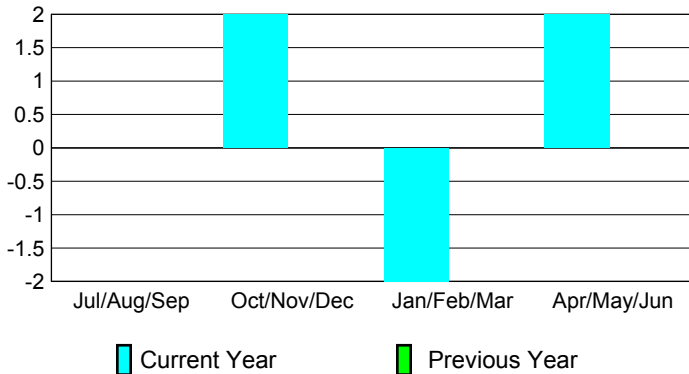

2008-2009 GMT Quarterly Report for District (or Undistricted) **District 40 S**

GMT: **Kenneth C Schwols**

Location: **NEW MEXICO**

GMT CA: **1 & 2**

CLUBS

Club Results 2008-2009

Clubs 2007-2008

Month	New Club Goal	Actual New Clubs	Actual Dropped Clubs	Gain/Loss of Clubs	Gain/Loss of Clubs
Jul/Aug/Sep	1	0	0	0	0
Oct/Nov/Dec	0	2	0	2	0
Jan/Feb/Mar	0	-2	0	-2	0
Apr/May/June	0	2	0	2	0
Totals	1	2	0	2	0

Club Results 2008-2009

Goal, New, Dropped, Gain/Loss

Comparison of Club Gain/Loss

Current Year Compared to the Previous Year

YTD Status Quo Clubs 2008-2009

Status Quo Clubs Compared to Status Quo Members

MEMBERSHIP