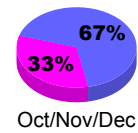

Membership Results 2008-2009

Membership 2007-2008

Month	Net Memb Goal	Actual New Memb	Actual Dropped Memb	Gain/Loss of Memb	Gain/Loss of Memb
Jul/Aug/Sep	21	31	-38	-7	-42
Oct/Nov/Dec	5	73	-38	35	-1
Jan/Feb/Mar	5	22	-26	-4	-35
Apr/May/June	5	21	-59	-38	9
Totals	36	147	-161	-14	-69

Membership Results 2008-2009

Goal, New, Dropped, Gain/Loss

Comparison of Membership Gain/Loss

Current Year Compared to the Previous Year

Gender Comparison 2008-2009

Jul/Aug/Sep

Oct/Nov/Dec

Jan/Feb/Mar

Apr/May/June

Male

Female